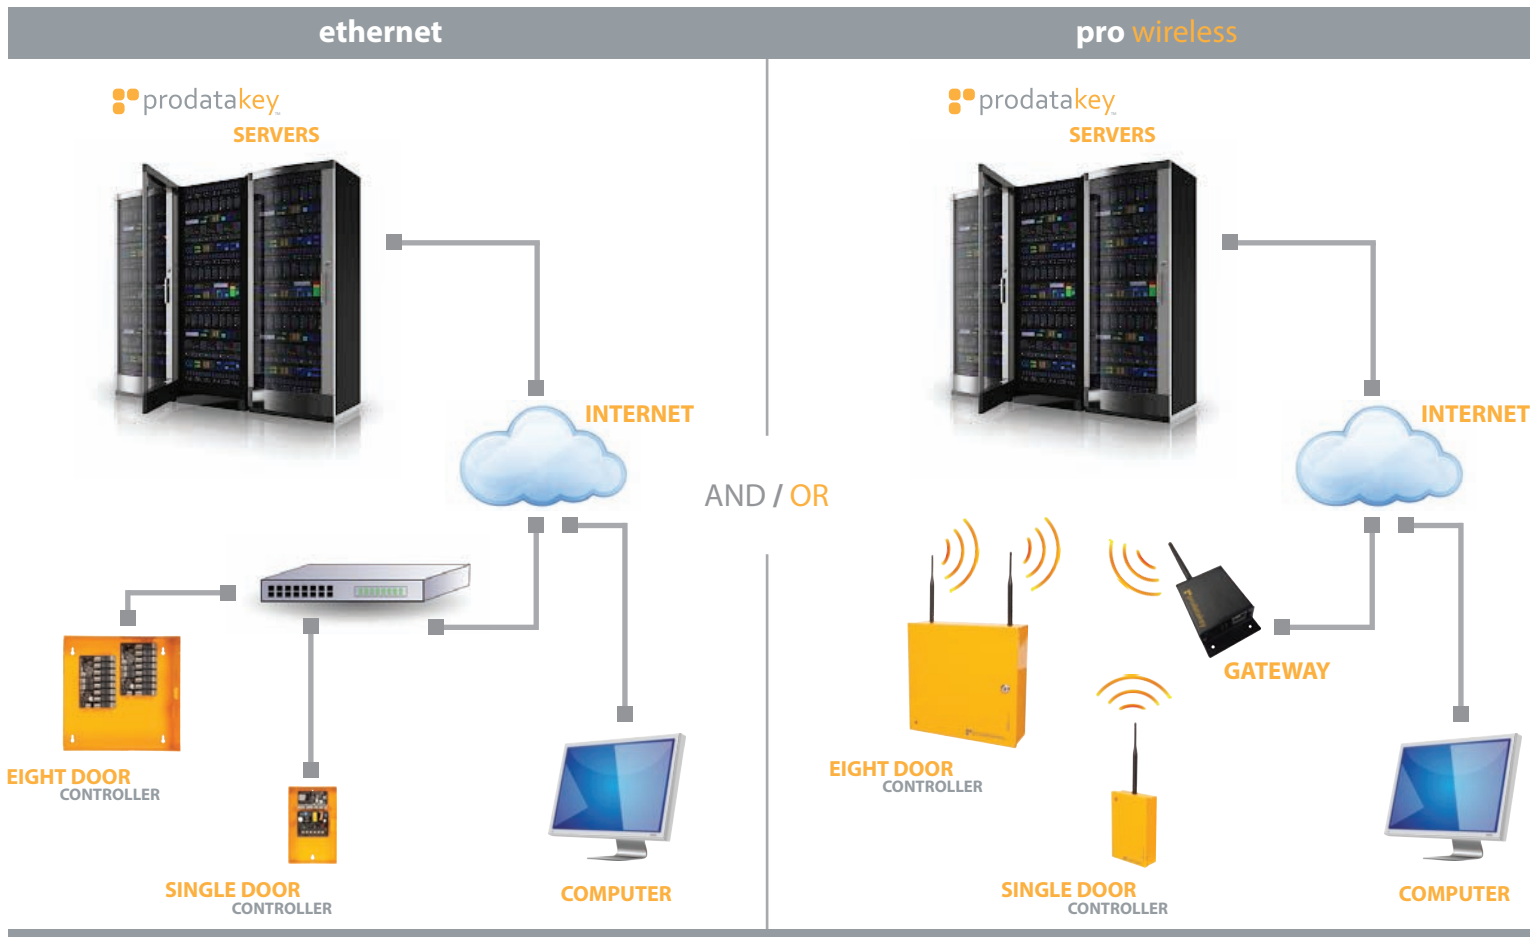

**Hosted Access** - ProdataKey has developed a fully hosted, more cost effective access control platform that is secure and easy-to-use. Each Controller is connected back to the ProdataKey data center through your choice of ethernet and / or pro wireless connections. Simply log into the hosted server platform to configure, add, change, and remove data. Now that's smart access!

**Access Anywhere** - The hosted **smart** access platform gives you access anytime, anywhere from your mobile device or computer through the Internet. This allows you to grant or deny access, change door schedules, view reports, and have full control of your access platform when you need it, all while being connected to one of the most secure data centers in America.

**Centrally Managed** - Connect multiple Door Controllers at more than one site to the hosted **smart** access platform to centrally manage your entire system. Whether connected through our **pro wireless** or **ethernet** platform the system works in unison with a centrally managed database.

**Easy-to-Use** - The simplicity of our **smart** access software transfers seamlessly to ProdataKey's hosted solution. You can expect all the features **smart** access is known for, giving you full control over the entire access platform, such as email and text alerts, mobile application, real-time configuration, and if/then statements.